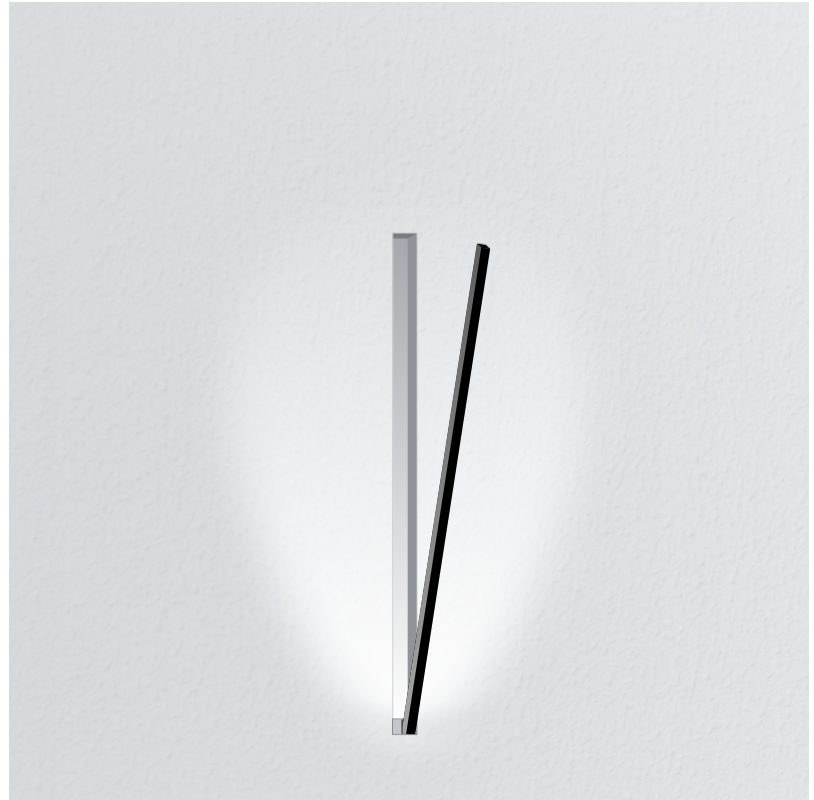

PROJECT	_____
TYPE	_____
SPECIFIER	_____
QUANTITY	_____
DATE	_____

SPILLO 1 ROD RECESSED

D46008- _____ - _____

base number   Color   Finish
_____   Temperature   Options

1. To build a product code in our configurator select the specify button on the base model # product page
2. To build a manual product code on this datasheet choose from the options listed below in blue font and add the suffix to the base model #

GENERAL

Series: Spillo
Subseries: Spillo 1 Rod
Brand: Icone
Division: Design
Mounting Type: Recessed
Mounting Location: Wall
Subcategory: Ambient

PHYSICAL

Shape: Rectangle
Width (mm): 33
Width (in): 1 ⁵/₁₆
Height (mm): 626
Height (in): 24 ⁵/₈
Min. Recessing Depth (mm): 30
Min. Recessing Depth (in): 1 ³/₁₆
Light Distribution: Adjustable
Fixture Finish: WHI / BLK / CHR / BGD
Fixture Material: Brass

ELECTRICAL

Lamp Type: LED
Total Output Wattage (W): 7.92
Dimming: 0-10V Dimming
Driver Included: No
Driver Location: Remote
Driver Type: Constant Voltage - 120Vac
Driver Class: Class 2
Input Voltage (V): 120
Output Voltage (V): 12
Upon Request: (Not included, see components) 0-10Vdc dimming / 277Vac

LED

Color Temperature (°K): 2700 / 3000
Nominal Lumen (lm): 660
CRI: >90 CRI
Lamp Life (hrs): 50000

OPTICAL

Adjustability: Tilt 120°

RATINGS AND CERTIFICATIONS

Certified By: Certified for North American Standards
IP rating: IP20