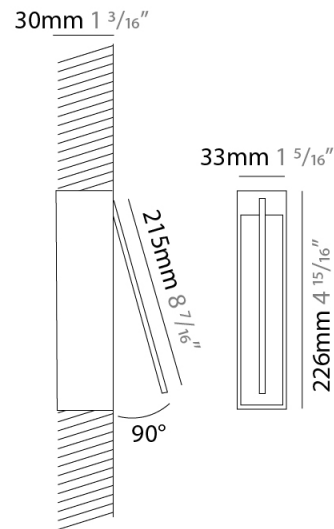

PROJECT	_____
TYPE	_____
SPECIFIER	_____
QUANTITY	_____
DATE	_____

SPILLO 1 ROD RECESSED

D46004- _____ - _____

base number   Color   Finish
Temperature   Options

1. To build a product code in our configurator select the specify button on the base model # product page
2. To build a manual product code on this datasheet choose from the options listed below in blue font and add the suffix to the base model #

GENERAL

Series: Spillo
Subseries: Spillo 1 Rod
Brand: Icone
Division: Design
Mounting Type: Recessed
Mounting Location: Wall
Subcategory: Ambient

PHYSICAL

Shape: Rectangle
Width (mm): 33
Width (in): 1 ⁵/₁₆
Height (mm): 226
Height (in): 8 ⁷/₈
Min. Recessing Depth (mm): 30
Min. Recessing Depth (in): 1 ³/₁₆
Light Distribution: Adjustable
Fixture Finish: WHI / BLK / CHR / BGD
Fixture Material: Brass

ELECTRICAL

Lamp Type: LED
Total Output Wattage (W): 2.64
Dimming: 0-10V Dimming
Driver Included: No
Driver Location: Remote
Driver Type: Constant Voltage - 120 / 277Vac
Driver Class: Class 2
Input Voltage (V): 120 - 277
Output Voltage (V): 12
Upon Request: (Not included, see components) 0-10Vdc dimming / 277Vac

LED

Color Temperature (°K): 2700 / 3000
Nominal Lumen (lm): 220
CRI: >90 CRI
Lamp Life (hrs): 50000

OPTICAL

Adjustability: Tilt 120°

RATINGS AND CERTIFICATIONS

Certified By: Certified for North American Standards
IP rating: IP20