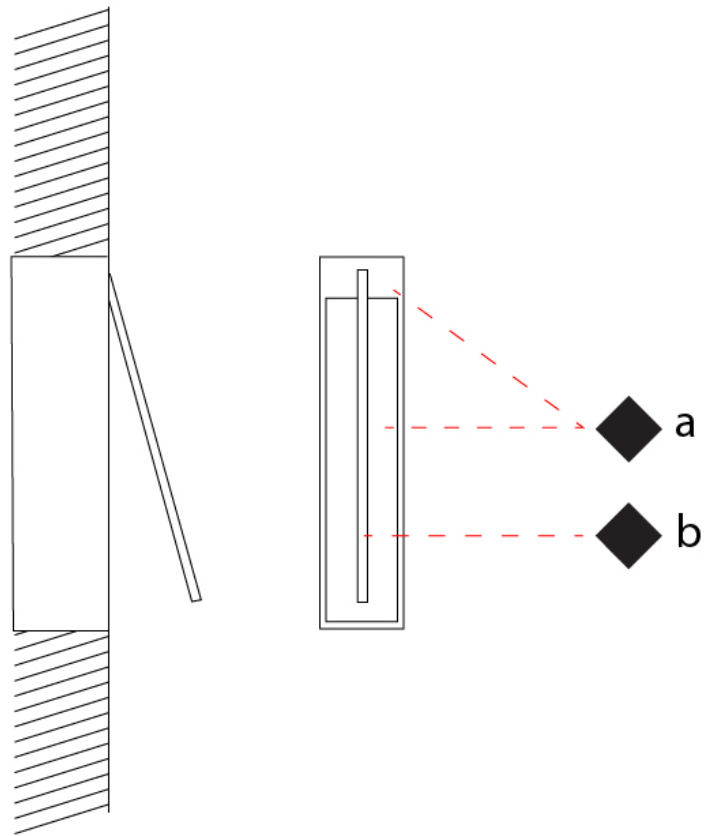

SPILLO 1 ROD RECESSED

D46006-

PROJECT
TYPE
SPECIFIER
QUANTITY
DATE

D