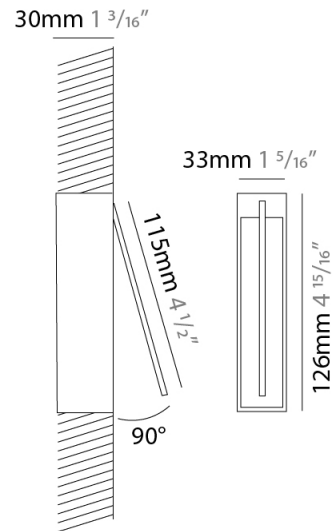

GENERAL

Series: Spillo
 Subseries: Spillo 1 Rod
 Brand: Icone
 Division: Design
 Mounting Type: Recessed
 Mounting Location: Wall
 Subcategory: Ambient

PHYSICAL

Shape: Rectangle
 Width (mm): 33
 Width (in): 1 5/16
 Height (mm): 126
 Height (in): 4 15/16
 Min. Recessing Depth (mm): 30
 Min. Recessing Depth (in): 1 3/16
 Light Distribution: Adjustable
[Fixture Finish: WHI / BLK / CHR / BGD](#)
 Fixture Material: Brass

LED

[Color Temperature \(°K\): 2700 / 3000](#)
 Nominal Lumen (lm): 110
 CRI: >90 CRI
 Lamp Life (hrs): 50000

OPTICAL

Adjustability: Tilt 120°

RATINGS AND CERTIFICATIONS

Certified By: Certified for North American Standards
 IP rating: IP20

GENERAL

Series: Spillo
 Subseries: Spillo 1 Rod
 Brand: Icone
 Division: Design
 Mounting Type: Recessed
 Mounting Location: Wall
 Subcategory: Ambient

PHYSICAL

Shape: Rectangle
 Width (mm): 33
 Width (in): 1 ⁵/₁₆
 Height (mm): 226
 Height (in): 8 ⁷/₈
 Min. Recessing Depth (mm): 30
 Min. Recessing Depth (in): 1 ³/₁₆
 Light Distribution: Adjustable
 Fixture Finish: WHI / BLK / CHR / BGD
 Fixture Material: Brass